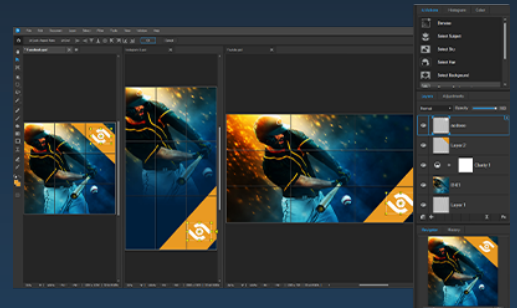

Gemstone

Photo Editor 16

Edit at the Speed of Your Imagination

Are you ready to make it happen? Easily go from imagination to image with powerful Artificial Intelligence (AI), infinite layers, non-destructive RAW editing, and a multi-document interface (MDI) that moves as fast as your ideas. Whether it's the composite you've been sketching out, the fine art series you've been meaning to start, or the shot you almost got, you can create it with ACDSee Gemstone Photo Editor 16.

Multi-Document Interface (MDI)

The days of working on a single file at a time are long gone. Gemstone's Multi-Document Interface (MDI) lets you have multiple images open simultaneously in split or child views, with Universal tool settings that keep everything in sync. Compare edits side by side, build cohesive visual sets, and move between projects without breaking your flow.

Layered Editing

Whether you're making pixel-perfect edits or building something from the ground up, Gemstone's layered editor keeps pace. Stack images, text, and shapes on infinite layers. Use AI-fueled filters and one-click AI Actions to handle the heavy lifting, fast. Apply layer masks, blend modes, and more until it looks exactly right. Gemstone gives you the tools to refine and the freedom to reinvent.

Non-Destructive RAW Photo Editing

RAW editing in Gemstone is fast and flexible. AI Presets and AI-driven masking crush complex adjustments, and since everything is non-destructive, you can revisit and refine without affecting the original image. Dial in color and light with Color & Tone Wheels and Light EQ™, or go deeper with Luminance and Color Range Masking to isolate exactly what needs work. Spend less time laboring over your photos and more time sharing them.